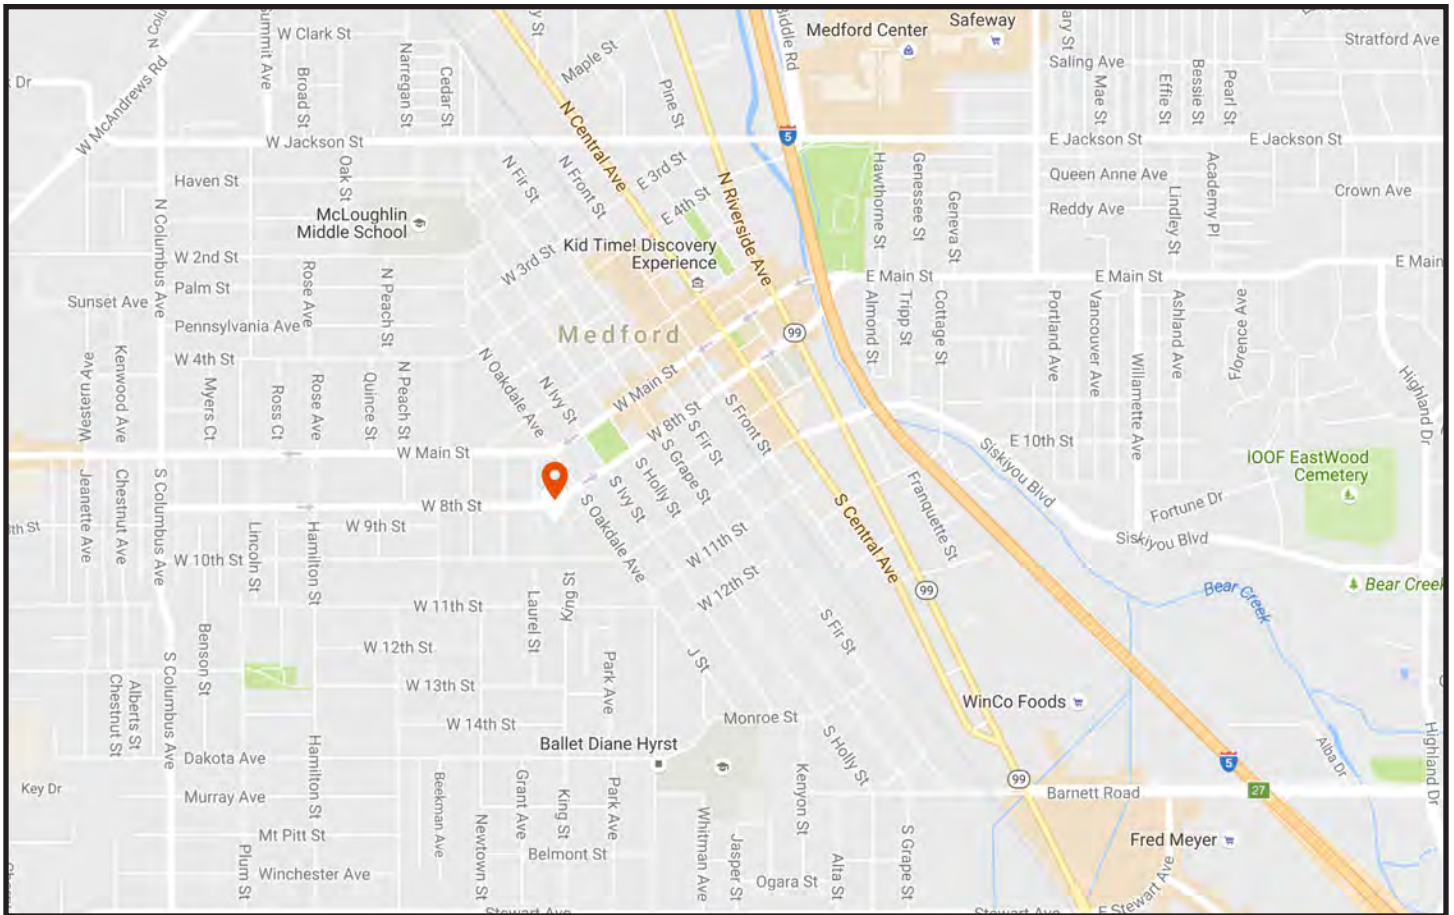

DIRECTIONS TO THE JACKSON COUNTY JUSTICE BUILDING

North-Bound Directions:

- Take the South Medford exit (Exit #27) towards City Center
- Turn RIGHT onto Pacific Hwy. which becomes Riverside Ave. /OR 99N
- Turn LEFT onto 10th St. and proceed to Oakdale Ave.
- Turn RIGHT onto Oakdale Ave.
- Turn LEFT into 1st driveway to the Justice Bldg. parking lot

South-Bound Directions:

- Take the Crater Lake Hwy exit (Exit #30)
- Turn RIGHT onto Crater Lake Hwy/OR-62W towards City Center
- Turn LEFT onto Court St. which becomes Central Ave.
- Turn RIGHT onto 10th St. and proceed to Oakdale Ave.
- Turn RIGHT onto Oakdale
- Turn LEFT into 1st driveway to the Justice Bldg. parking lot